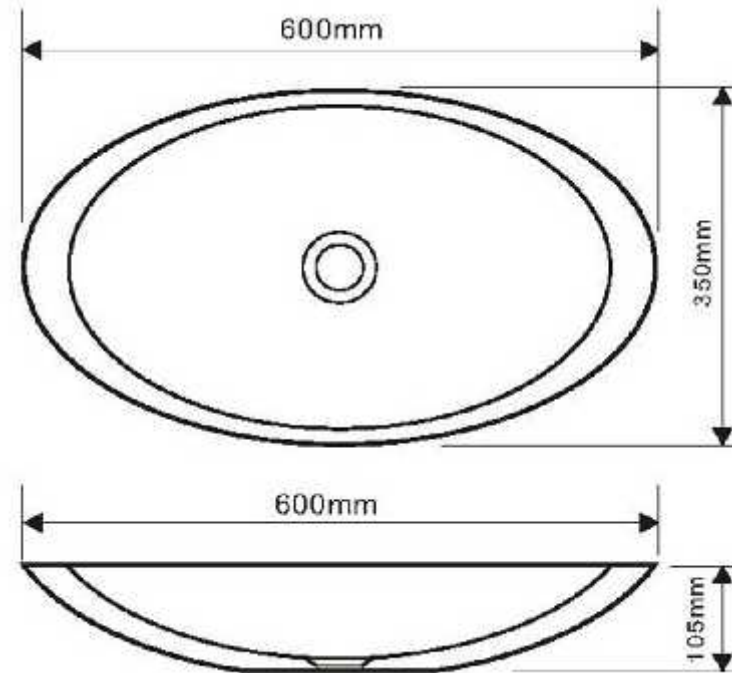

moda

Cast Stone Basin

- Code: CUUB06M
- 70% Limestone Composite
- 10yr Warranty
- Smooth Solid Matt or Gloss White Finish
- Countertop
- No Tap Hole
- Repairable
- Australian Standard (SAI)
- AS/NZS 3718:2003

Our Beautiful Stone Basin Series are constructed of reconstituted limestone with a 70/30 to resin ratio, are smooth and silky to the touch.

As part of MODA commitment to quality products. Information provided in this data sheet is representative of the actual product available at the time of printing. Due to our commitment to continuous product design and development, the designs and specifications depicted are subject to change without notice. Please confirm all particulars with your MODA sales consultant prior to purchase. Each product is covered by a limited warranty. Please see our website for full terms and conditions. This drawing remains the property of MODA and should not be copied or distributed without MODA consent. © 2010 All Dimensions are approximate in mm and are not to scale and can be changed without notice.