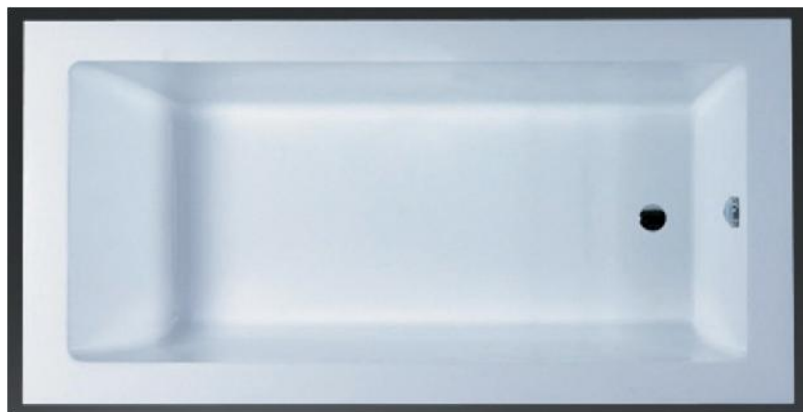

moda

Vivo Concealed Acrylic Bath

- Code: A-819
- 8mm Acrylic reinforced with fibreglass
- 10yr Warranty
- Smooth gloss white finish
- Non Slip
- Polished chrome popup waste
- Overflow kit installed
- Adjustable galvanised metal legs for levelling
- 1mtr 40mm Flexible waste hose for easy installation
- Galvanised supporting under carriage
- Net Weight Kgs – See table
- Australian Standard (SAI)
- AS/NZS 3718:2003

Model	A-819						Weight
Size	A	B	C	D	E	F	
	1500	750	600	300	375	200	28kg
	1700	750	600	300	375	200	31kg

Our Beautiful Concealed Bath Series are constructed of 8mm thick reinforced acrylic & are non slip and smooth to the touch.