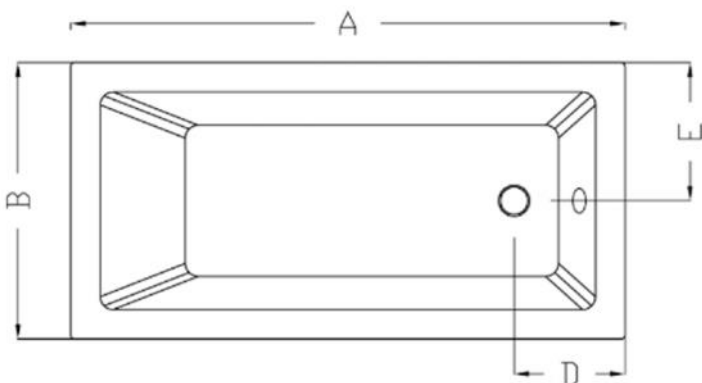

moda

Vivo Concealed Acrylic Bath

- Code: A-819
- 8mm Acrylic reinforced with fibreglass
- 10yr Warranty
- Smooth gloss white finish
- Non Slip
- Polished chrome popup waste
- Overflow kit installed
- Adjustable galvanised metal legs for levelling
- 1mtr 40mm Flexible waste hose for easy installation
- Galvanised supporting under carriage
- Net Weight Kgs – See table
- Australian Standard (SAI)
- AS/NZS 3718:2003

Model	A-819						Weight
Size	A	B	C	D	E	F	
	1500	750	600	300	375	200	28kg
	1700	750	600	300	375	200	31kg

Our Beautiful Concealed Bath Series are constructed of 8mm thick reinforced acrylic & are non slip and smooth to the touch.