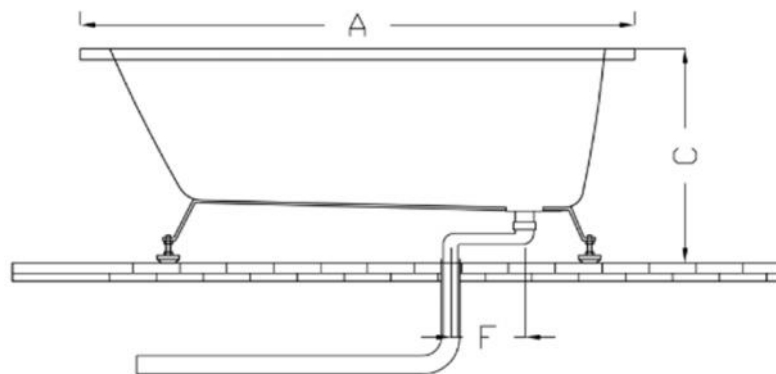

moda

Vivo Concealed Acrylic Bath

- Code: A-819
- 8mm Acrylic reinforced with fibreglass
- 10yr Warranty
- Smooth gloss white finish
- Non Slip
- Polished chrome popup waste
- Overflow kit installed
- Adjustable galvanised metal legs for levelling
- 1mtr 40mm Flexible waste hose for easy installation
- Galvanised supporting under carriage
- Net Weight Kgs – See table
- Australian Standard (SAI)
- AS/NZS 3718:2003

Model	A-819						Weight
Size	A	B	C	D	E	F	
	1500	750	600	300	375	200	28kg
	1700	750	600	300	375	200	31kg

Our Beautiful Concealed Bath Series are constructed of 8mm thick reinforced acrylic & are non slip and smooth to the touch.